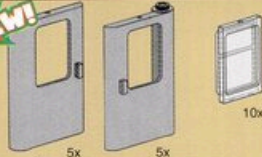

NEW!

J. #3735 Grey Train Doors with Panes
20 pieces. $6.99